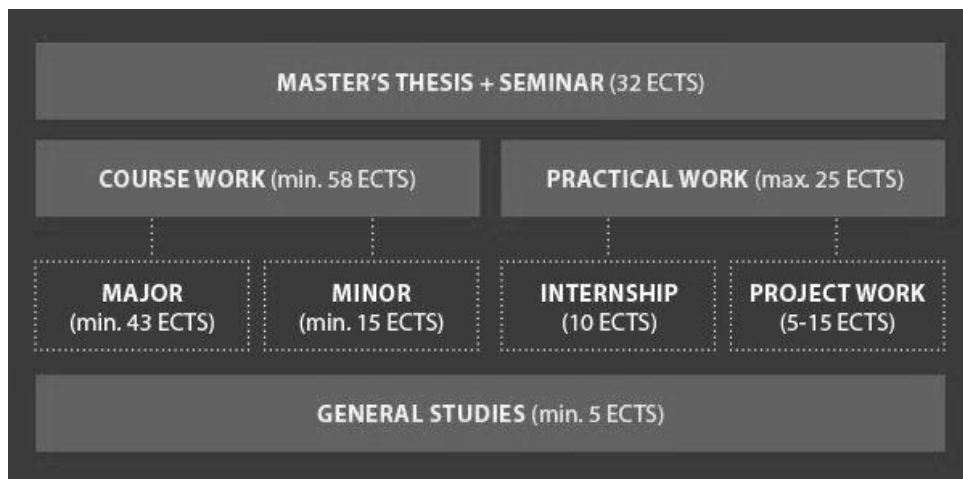

Degree structure

In the Master's degree programme in Medical Physics (MedPhys) curriculum, theory meets practice: the programme includes a possibility for internships in research groups and companies. In addition, it is possible to conduct a clinical internship at the Kuopio University Hospital, consisting of e.g. quality assurance measurements, training in radiation dosage planning for cancer treatment and getting familiar with the routine tasks of a medical physicist. The Master's degree programme is based on high quality international research in medical physics and biomedical engineering performed at the Department of Applied Physics, University of Eastern Finland (Kuopio campus). The University of Eastern Finland offers a full curriculum for students of the MedPhys programme.

The study curriculum covers a wide range of topics from medical imaging data and signal analysis to clinical measurement techniques and medical radiation physics. The programme consists of 120 ECTS credits and it is expected to be completed within two years