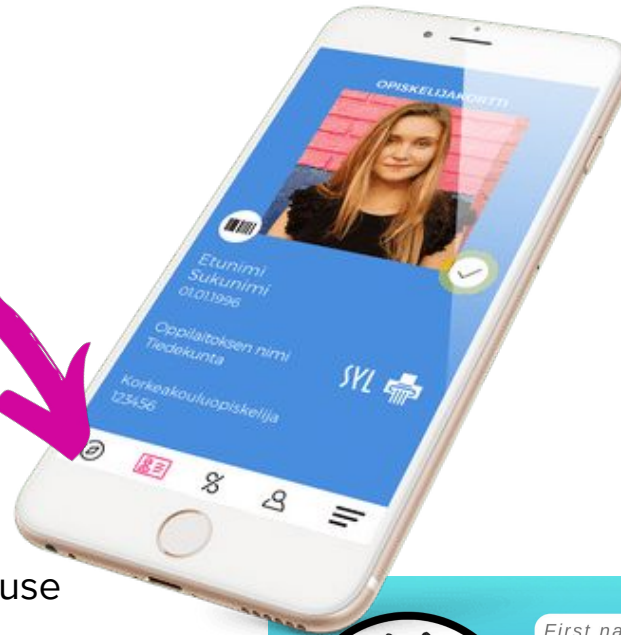

How can I join JEIS?

JEIS events are for students in Joensuu. Most events are free for our members, and for some events members get a discount!

- Members of ISYY are **automatically** members of JEIS (if you have paid your Student Union fee, you are already a member!)
- If you're studying at UEF, you can join JEIS by joining the Student Union. You can pay the Student Union membership fee at the ISYY office (Yliopistokatu 7, Haltia-building, 2nd floor)
- Those who are not studying at UEF and cannot join ISYY (for example Karelia students) can join JEIS by purchasing JEIS membership card from the ISYY office.

JEIS Membership Cards

UEF students' membership card
= **Frank App (digital) student card**

- Download Frank App on your phone to use the digital student card
(More info - frank.fi)
- You can purchase the JEIS Membership Card from the ISYY office for **5€**.
- The JEIS Membership Card is valid for one year at a time