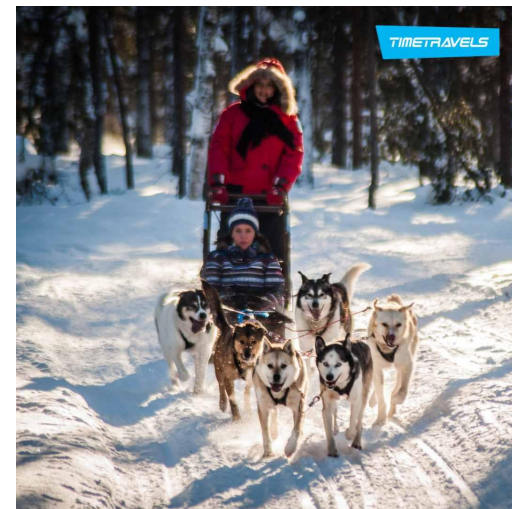

Trips this autumn

JEIS has partnered with Timetravels to organize trips to Finnish Lapland and Lofoten (Norway) each semester.

1. **Lofoten:** 3.10. - 9.10.2024
   - **Saariselkä:** 2.12 - 7.12.2024
2. → Ticket sales will open on **Friday 6 September at 11 am!**
3. → **Tickets are purchased via JEIS's own link that will be shared in our socials!**
4. Early Bird tickets are on sale until 8 September so be quick.