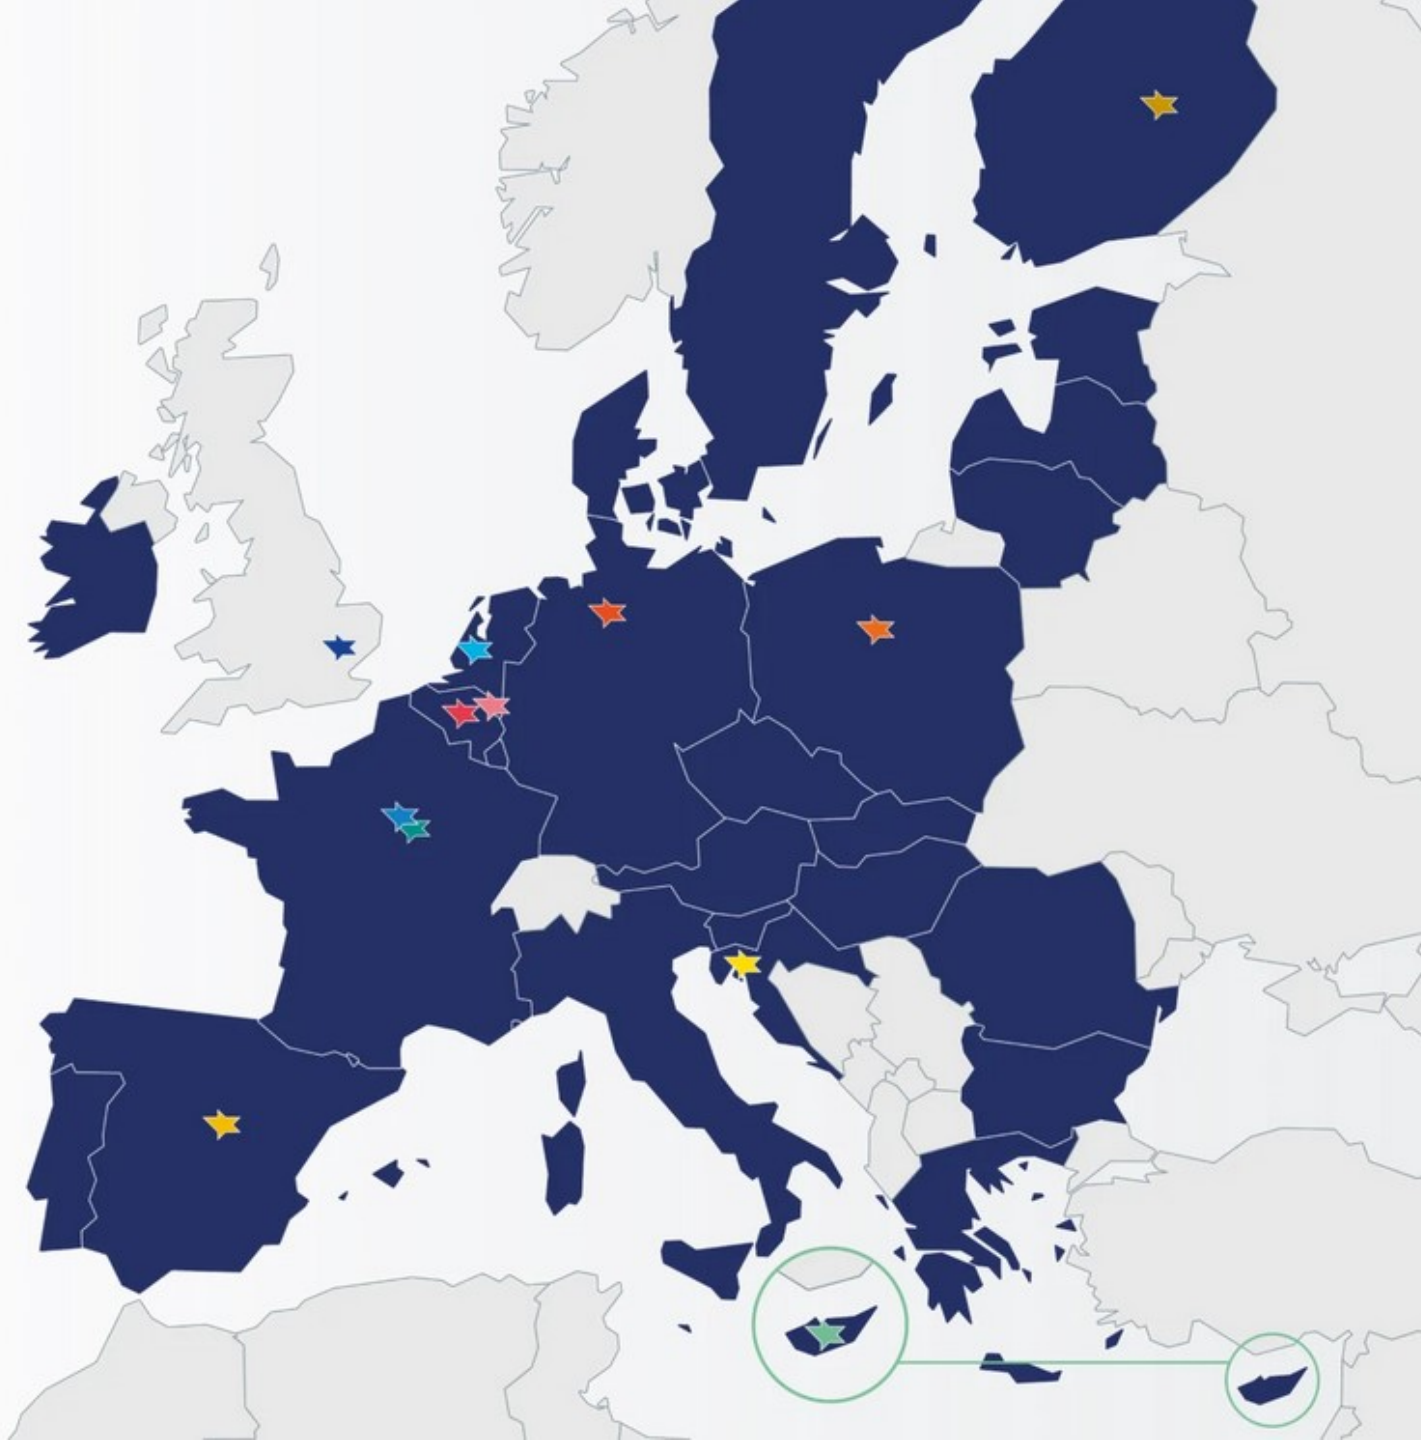

Open YUFE

A brief introduction
Academic year 2024-25

yufe@uef.fi

What is it?

- Young Universities for the Future of Europe
- UEF is a member university of the alliance.
- You can study online or on campus in 10 different countries, do some volunteer work or learn a new language!
- Two study tracks:
 - **Open YUFE (formerly Student Journey):** Choose single courses and design your own curriculum for **up to two years**.
 - **YUFE minors:** Complete a minor at another university for **one semester** (30 ECTS).
 - You can join both Open YUFE and YUFE minors at the same time.

In YUFE, you will....

- Earn ECTS
- Study at 10 universities at the same time
- Study abroad online. Erasmus+ exchange is also available!
- Upgrade CV with international YUFE studies and activities -> Good career move while studying
- Get recognition of your extracurricular activities with YUFE Stars
- Network in other universities: 1500+ YUFE students!

Fiona Ye Rojo Acero

Biomedical Engineering Student @UC3M

YUFE Alumni

“The program has provided me with numerous opportunities, such as two mobility programs in England and Finland, as well as the chance to study subjects at the Universities of Antwerp and Nicolaus Copernicus.”

YUFE Partners

-   University of Antwerp
-   Maastricht University
-   University of Bremen
-   NICOLAUS COPERNICUS UNIVERSITY IN TORUN
-   uc3m | Universidad Carlos III de Madrid
-   UNIVERSITY OF EASTERN FINLAND
-   UNIRI
-   University of Cyprus
-   Sorbonne Nouvelle
université des cultures
-   University of Essex
-   ETS | GLOBAL
A subsidiary of Educational Testing Service
-   THE ADECCO GROUP